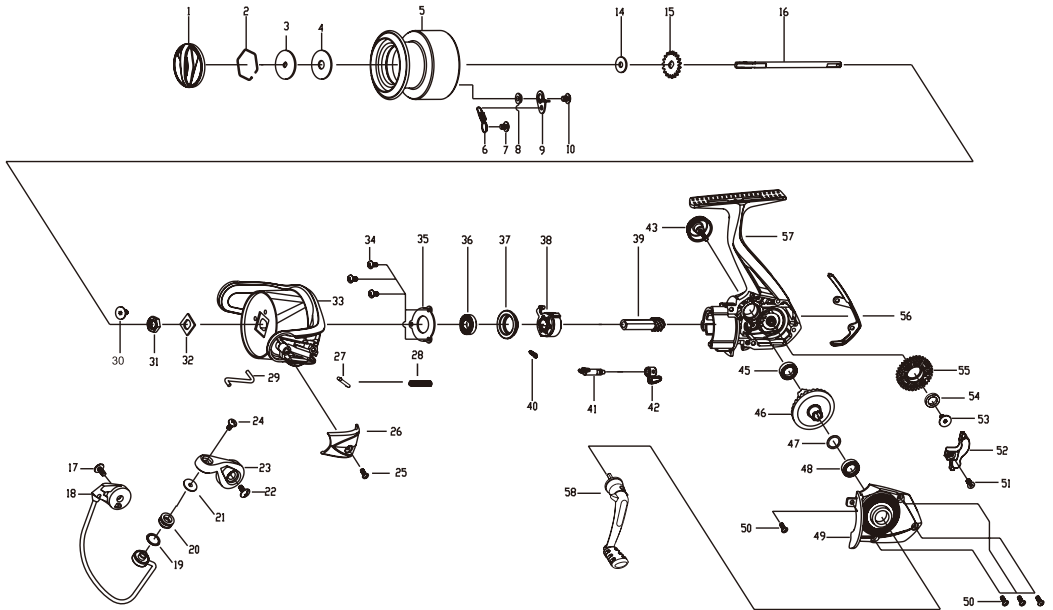

MICRO SPIN AL500

KEY

NO. Parts name

- 1 DRAG KNOB ASSY
- 2 RETAINER RING
- 3 WASHER
- 4 KEY WASHER
- 5 SPOOL ALUM ASSY
- 6 CLICK SPRING
- 7 SCREW
- 8 BUSHING
- 9 CLICK GEAR
- 10 SCREW
- 14 CLICK GEAR WASHER
- 15 CLICK GEAR
- 16 MAIN SHAFT
- 17 SCREW
- 18 BAIL ASSY
- 19 WASHER
- 20 LINE ROLLER
- 21 LINE ROLLER WASHER
- 22 SCREW
- 23 BAIL ARM
- 24 SCREW
- 25 SCREW
- 26 ROTOR COVER
- 27 BAIL LEVER
- 28 SPRING
- 29 KICK LEVER
- 30 SCREW
- 31 NUT
- 32 WASHER

KEY

NO. Parts name

- 33 ROTOR
- 34 SCREW
- 35 BALL BEARING RETAINER
- 36 BALL BEARING
- 37 BALL BEARING HOLDER
- 38 ONE WAY CLUTCH BEARING
- 39 PINION GEAR
- 40 SPRING
- 41 ANTI-REVERSE LEVER
- 42 ANTI-REVERSE BUTTON
- 43 HANDLE SCREW CAP
- 45 BEARING
- 46 DRIVE GEAR
- 47 WASHER
- 48 BALL BEARING
- 49 BODY COVER
- 50 SCREW
- 51 SCREW
- 52 SLIDER
- 53 SCREW
- 54 BUSHING
- 55 OSCILLATION GEAR
- 56 REAR COVER
- 57 BODY
- 58 HANDLE ASSY